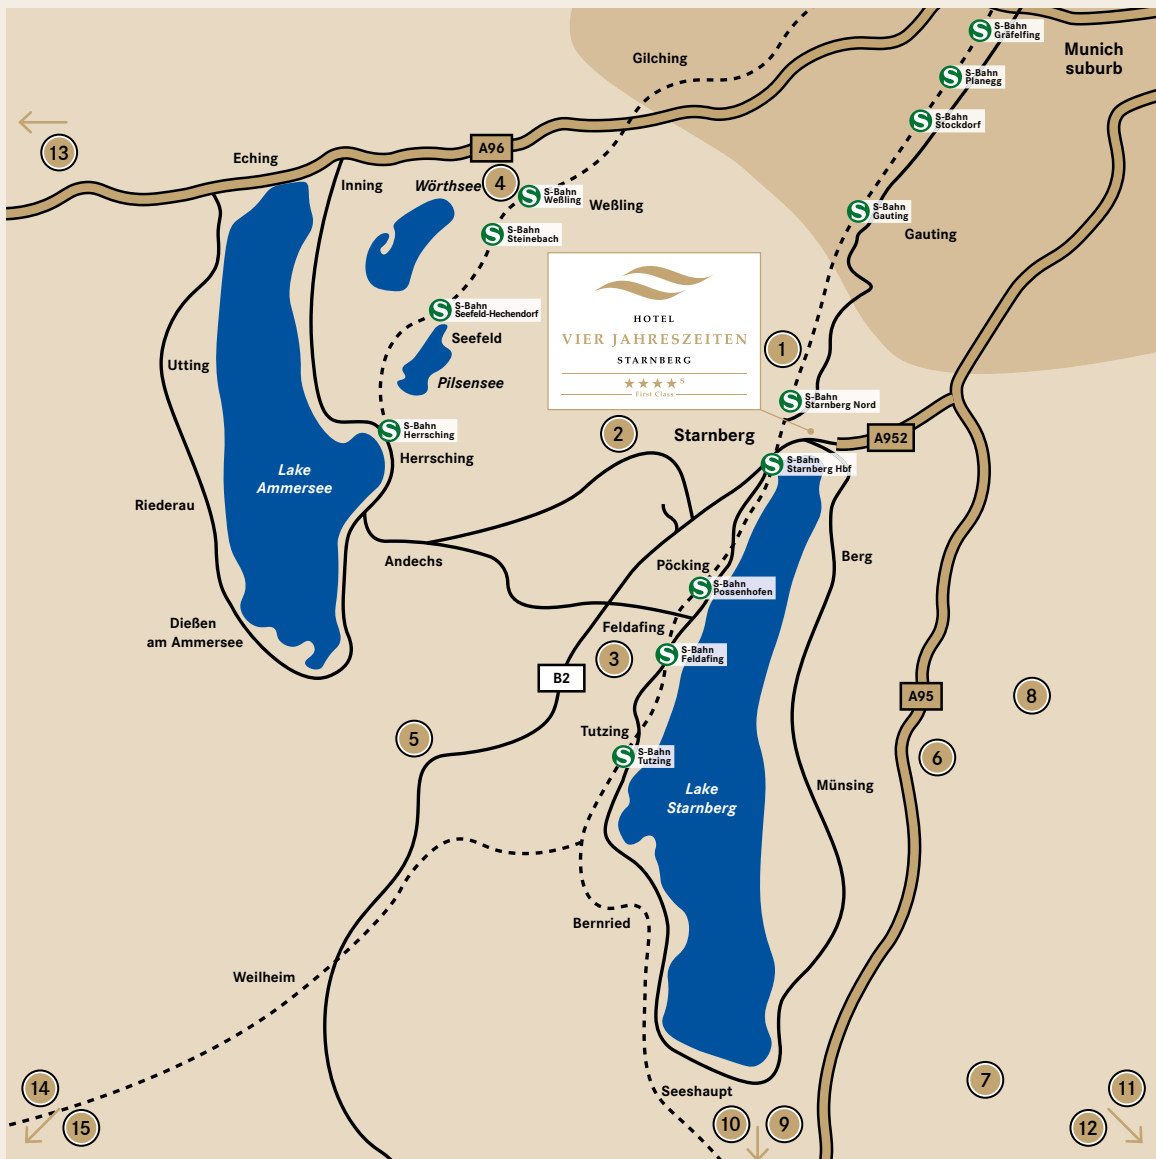

HOTEL
VIER JAHRESZEITEN
STARNBERG
★ ★ ★ ★ S
First Class

GOLF CLUBS NEAR THE HOTEL

There are several idyllically located golf courses near Hotel Vier Jahreszeiten Starnberg. Whether you want an Alpine panorama or views of Lake Starnberg, the Zugspitze or the Isar Valley, you're sure to find the perfect place to tee off. We have an arrangement with several golf clubs that entitles you to a discount on your green fee on request.

The Hotel Vier Jahreszeiten Starnberg team wishes you happy golfing!

HOTEL VIER JAHRESZEITEN STARNBERG
Münchner Straße 17 ■ 82319 Starnberg / Munich
Phone: +49 8151 4470 0 ■ vier-jahreszeiten-starnberg.com
frontoffice@vier-jahreszeiten-starnberg.de